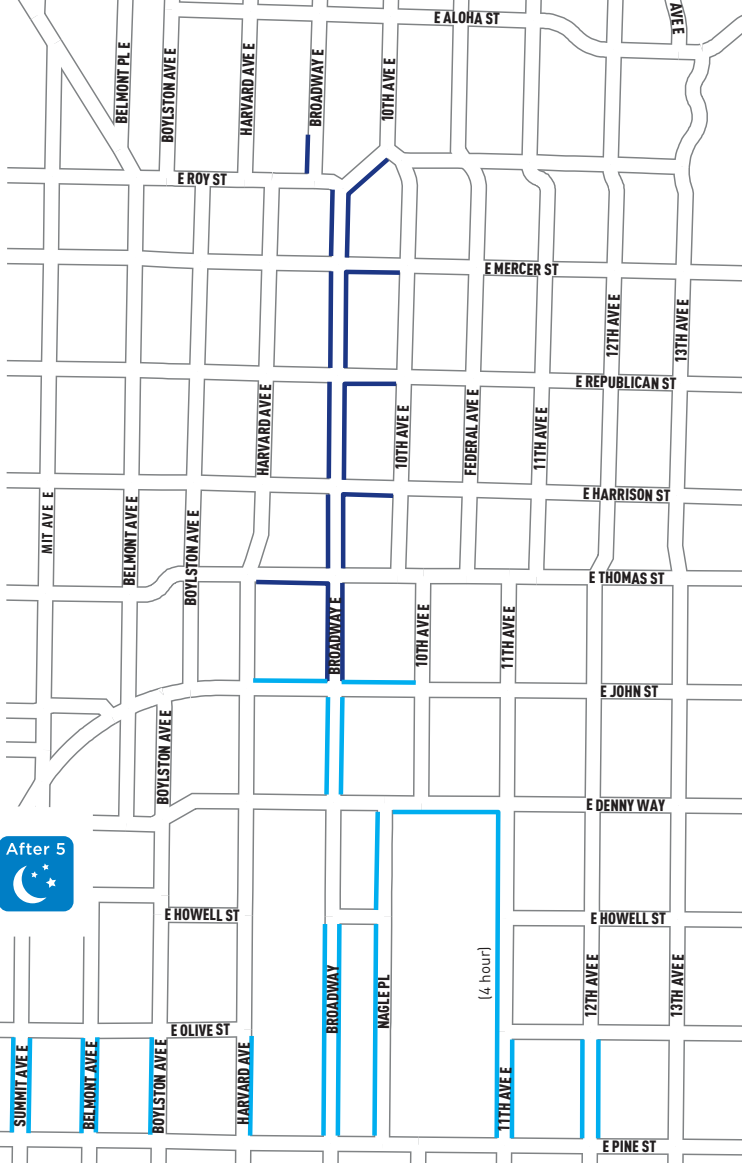

NORTH AREA

$2.50
HOUR

2 hour limit
8 AM - 11 AM

$3.50
HOUR

2 hour limit
11 AM - 5 PM

$4.50
HOUR

3 hour limit
5 PM - 8 PM

SOUTH AREA

$2.00
HOUR

2 hour limit
8 AM - 11 AM

$2.50
HOUR

2 hour limit
11 AM - 5 PM

$3.50
HOUR

3 hour limit
5 PM - 8 PM

CAPITOL HILL

Paid Parking Hours: 8 AM - 8 PM

This map is for illustrative purpose only. Please check paystations and signs on street for specific regulations.